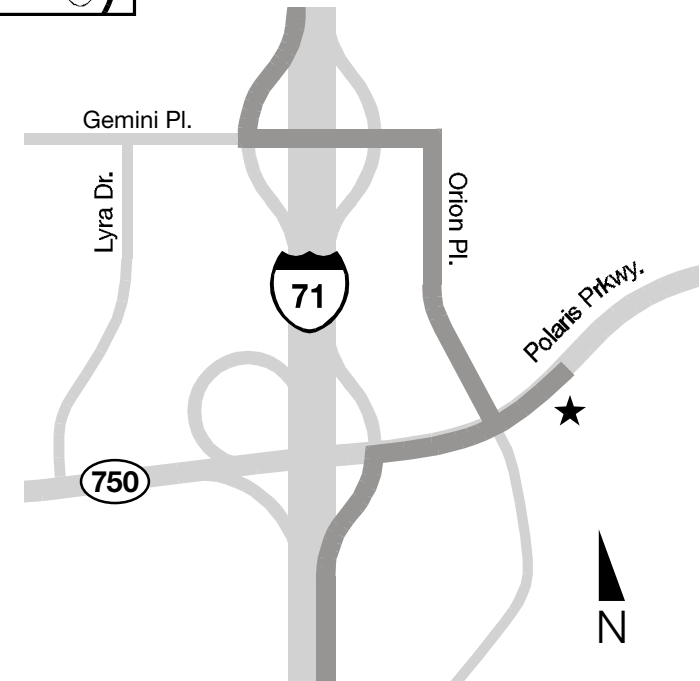

Finding Your Way to OSU Polaris Innovation Centre

2001 Polaris Parkway
Columbus, OH 43240

From the North:

Take I-71 South towards Columbus
Take exit 121 for Gemini Place towards Polaris Parkway/OH-750
Turn left at Gemini Place continuing onto Orion Place
Turn left at Polaris Parkway
Travel less than .1 miles to the Polaris Innovation Center located on the right.

From the South:

Take I-71 North towards Columbus
Take the I-70 E/I-71 N exit toward Wheeling/Cleveland
Take exit 101A on the left to merge onto I-71 North toward Cleveland
Take exit 121 for Polaris Parkway/OH-750
Turn right at Polaris Parkway
Travel less than .5 miles to the Polaris Innovation Center located on the right.

From the East:

Take I-270 North towards Cleveland.
Continue onto I-270 West.
Take exit 26 to merge onto I-71 North towards Cleveland.
Take exit 121 for Polaris Parkway.
Turn right at Polaris Parkway.
Travel less than .5 miles to the Polaris Innovation Center located on the right.

From the West:

Take I-270 North towards Cleveland.
Continue onto I-270 East.
Take exit 26 to merge onto I-71 North towards Cleveland.
Take exit 121 for Polaris Parkway.
Turn right at Polaris Parkway.
Travel less than .5 miles to the Polaris Innovation Center located on the right.