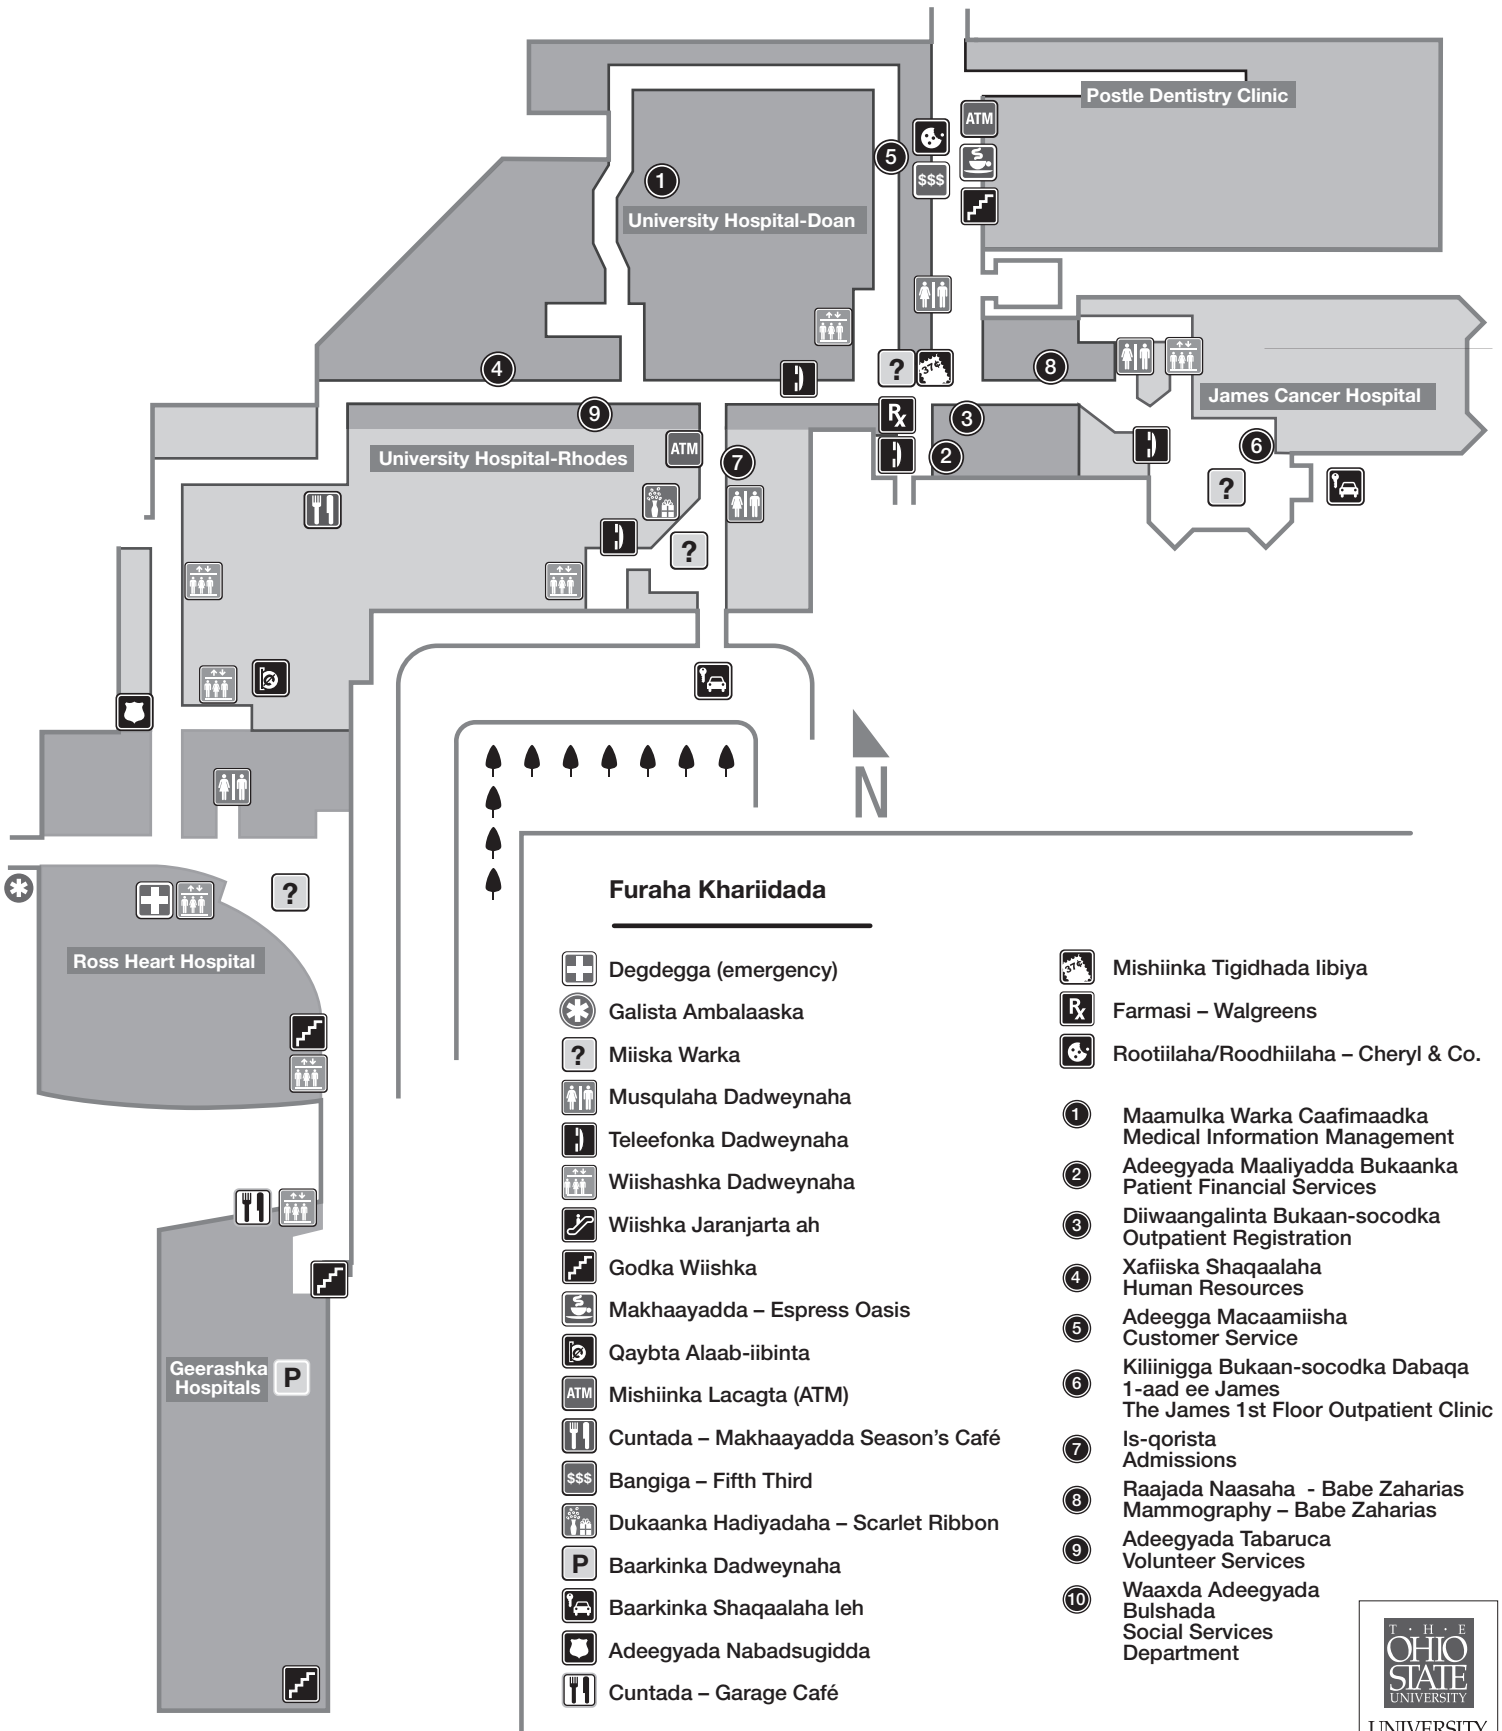

Dabaqa 1-aad

University Hospital, Ross Heart Hospital iyo James Cancer Hospital

Furaha Khariidada

- | | | | |
|--|--------------------------------------|--|----------------------------------------------------------------------------------------------|
| | Degdegga (emergency) | | Mishiinka Tigidhada libiya |
| | Galista Ambalaaska | | Farmasi – Walgreens |
| | Miiska Warka | | Rootilaha/Roodhiilaha – Cheryl & Co. |
| | Musqulaha Dadweynaha | | Maamulka Warka Caafimaadka
Medical Information Management |
| | Teleefonka Dadweynaha | | Adeegyada Maaliyadda Bukaanka
Patient Financial Services |
| | Wiishashka Dadweynaha | | Diiwaangalinta Bukaank-socodka
Outpatient Registration |
| | Wiishka Jaranjarta ah | | Xafiiska Shaqaalaha
Human Resources |
| | Godka Wiishka | | Adeegga Macaamiisha
Customer Service |
| | Makhaayadda – Espress Oasis | | Kiliinigga Bukaank-socodka Dabaqa
1-aad ee James
The James 1st Floor Outpatient Clinic |
| | Qaybta Alaab-iibinta | | Is-qorista
Admissions |
| | Mishiinka Lacagta (ATM) | | Raajada Naasaha - Babe Zaharias
Mammography – Babe Zaharias |
| | Cuntada – Makhaayadda Season's Café | | Adeegyada Tabaruca
Volunteer Services |
| | Bangiga – Fifth Third | | Waaxda Adeegyada
Bulshada
Social Services
Department |
| | Dukaanka Hadiyadaha – Scarlet Ribbon | | |
| | Baarkinka Dadweynaha | | |
| | Baarkinka Shaqaalaha leh | | |
| | Adeegyada Nabadsugidda | | |
| | Cuntada – Garage Café | | |

Sigaar-cabista iyo isticmaalka waxa ka sameysan tubaako lagama oggala gudaha ama dibadda dhisme kasta oo ka tirsan OSU Medical Center.

Updated on July 27, 2006

Dabaqa Dhulka

University Hospital iyo James Cancer Hospital

- A** Jaranjarta tagaysa makhaayada Espress Oasis, Fifth Third iyo ATM
- B** Wiishka (Doan Hall)
- C** Wiishka (James Cancer Hospital)

- Wiishashka
- Godka Wiishka
- Albaabka Wareegga
- Cuntada – Wendy's
- Baarkin