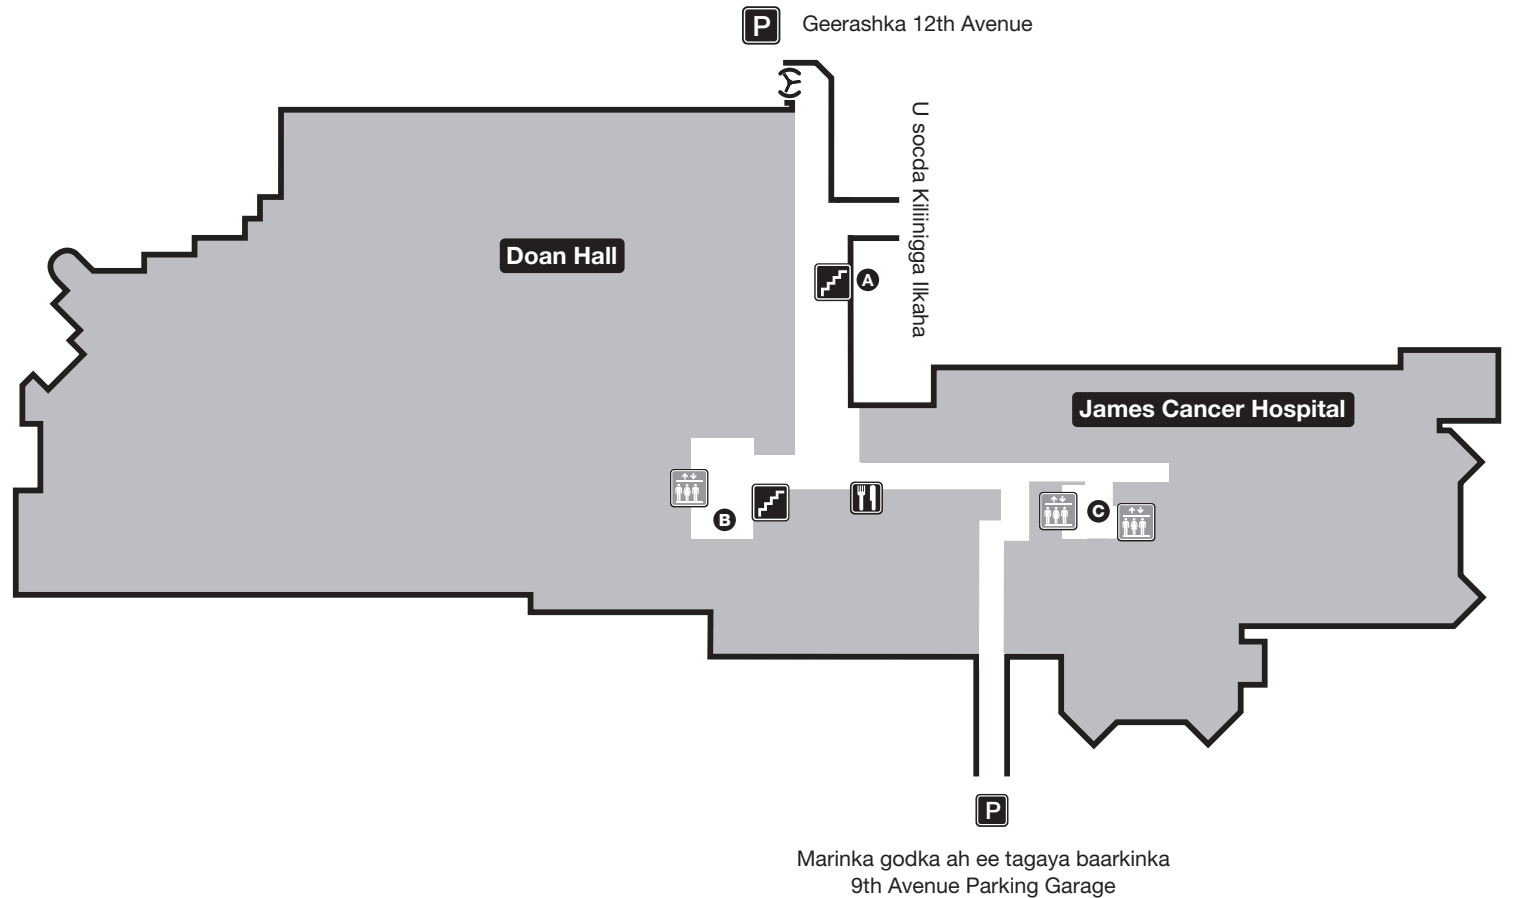

Dabaqa 1-aad

University Hospital, Ross Heart Hospital iyo James Cancer Hospital

Furaha Khariidada

- | | | | |
|--|--------------------------------------|--|----------------------------------------------------------------------------------------------|
| | Degdegga (emergency) | | Mishiinka Tigidhada libiya |
| | Galista Ambalaaska | | Farmasi – Walgreens |
| | Miiska Warka | | Rootilaha/Roodhiilaha – Cheryl & Co. |
| | Musqulaha Dadweynaha | | Maamulka Warka Caafimaadka
Medical Information Management |
| | Teleefonka Dadweynaha | | Adeegyada Maaliyadda Bukaanka
Patient Financial Services |
| | Wiishashka Dadweynaha | | Diiwaangalinta Bukaank-socodka
Outpatient Registration |
| | Wiishka Jaranjarta ah | | Xafiiska Shaqaalaha
Human Resources |
| | Godka Wiishka | | Adeegga Macaamiisha
Customer Service |
| | Makhaayadda – Espress Oasis | | Kiliinigga Bukaank-socodka Dabaqa
1-aad ee James
The James 1st Floor Outpatient Clinic |
| | Qaybta Alaab-iibinta | | Is-qorista
Admissions |
| | Mishiinka Lacagta (ATM) | | Raajada Naasaha - Babe Zaharias
Mammography – Babe Zaharias |
| | Cuntada – Makhaayadda Season's Café | | Adeegyada Tabaruca
Volunteer Services |
| | Bangiga – Fifth Third | | Waaxda Adeegyada
Bulshada
Social Services
Department |
| | Dukaanka Hadiyadaha – Scarlet Ribbon | | |
| | Baarkinka Dadweynaha | | |
| | Baarkinka Shaqaalaha leh | | |
| | Adeegyada Nabadsugidda | | |
| | Cuntada – Garage Café | | |

Sigaar-cabista iyo isticmaalka waxa ka sameysan tubaako lagama oggala gudaha ama dibadda dhisme kasta oo ka tirsan OSU Medical Center.

Updated on July 27, 2006

Dabaqa Dhulka

University Hospital iyo James Cancer Hospital

- A** Jaranjarta tagaysa makhaayada Espress Oasis, Fifth Third iyo ATM
- B** Wiishka (Doan Hall)
- C** Wiishka (James Cancer Hospital)

- Wiishashka
- Godka Wiishka
- Albaabka Wareegga
- Cuntada – Wendy's
- Baarkin